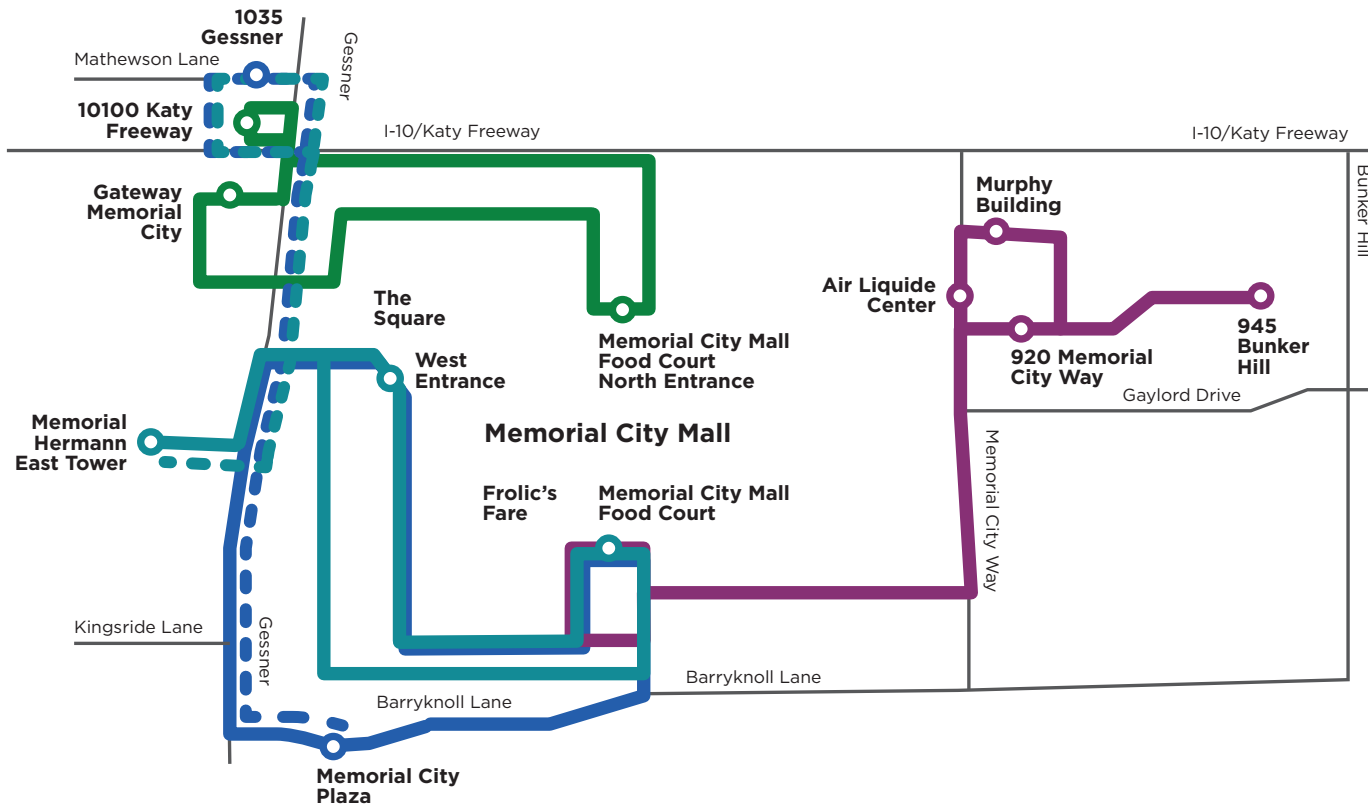

Memorial City Express

ADVANTAGES

- Saves time, fuel and money
- Safe and secure
- Front door pick-up & drop-off
- Free service
- Ride in air-conditioned vehicles
- Relaxing experience
- Travel with your friends & colleagues

● GESSNER NORTH ROUTE

Stops include:

- Memorial City Mall Food Court North Entrance
- Gateway Memorial City
- 10100 Katy Fwy

● HEALTHCARE CAMPUS ROUTE A

Stops include:

- Memorial City Mall Food Court
- The Square
- Memorial Hermann East Tower

● HEALTHCARE CAMPUS ROUTE B

Stops include:

- 1035 Gessner (Mia's/Torchy's)
- Memorial Hermann East Tower

● THE PLAZAS ROUTE A

Stops include:

- Memorial City Mall Food Court
- The Square
- Memorial City Plaza

● THE PLAZAS ROUTE B

Stops include:

- 1035 Gessner (Mia's/Torchy's)
- Memorial City Plaza

● BUNKER HILL ROUTE

Stops include:

- Memorial City Mall Food Court
- 920 Memorial City Way
- 945 Bunker Hill
- Murphy Building
- Air Liquide Center